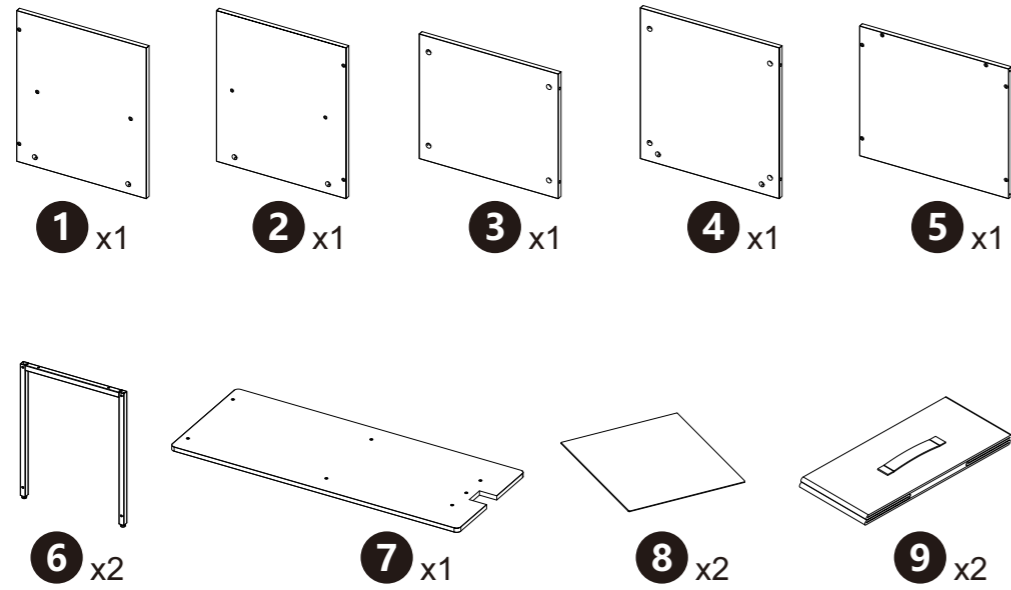

Product List

Accessory Package

Note: The following line drawings are for reference only and in some cases may be different from the actual part; please refer to the actual part. If you find missing parts or have installation problems, please contact customer service.