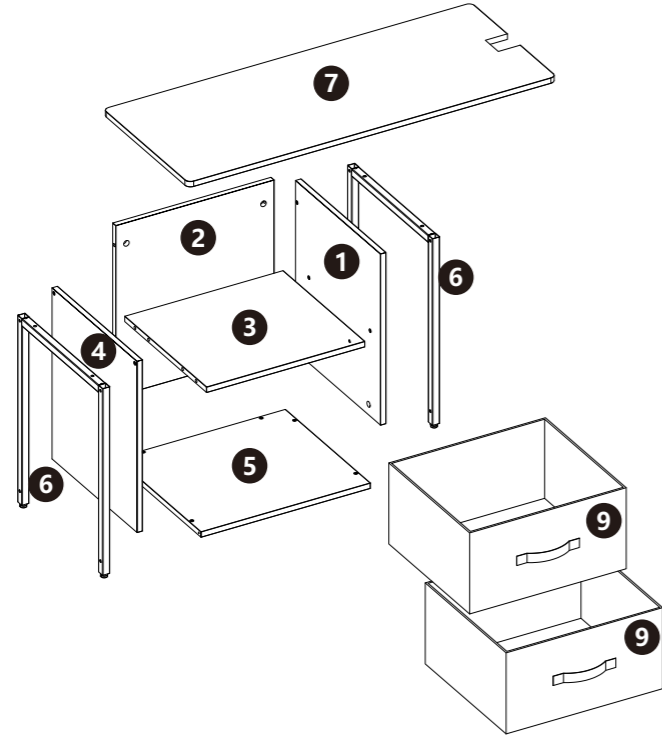

Product List

Accessory Package

Note: The following line drawings are for reference only and in some cases may be different from the actual part; please refer to the actual part. If you find missing parts or have installation problems, please contact customer service.