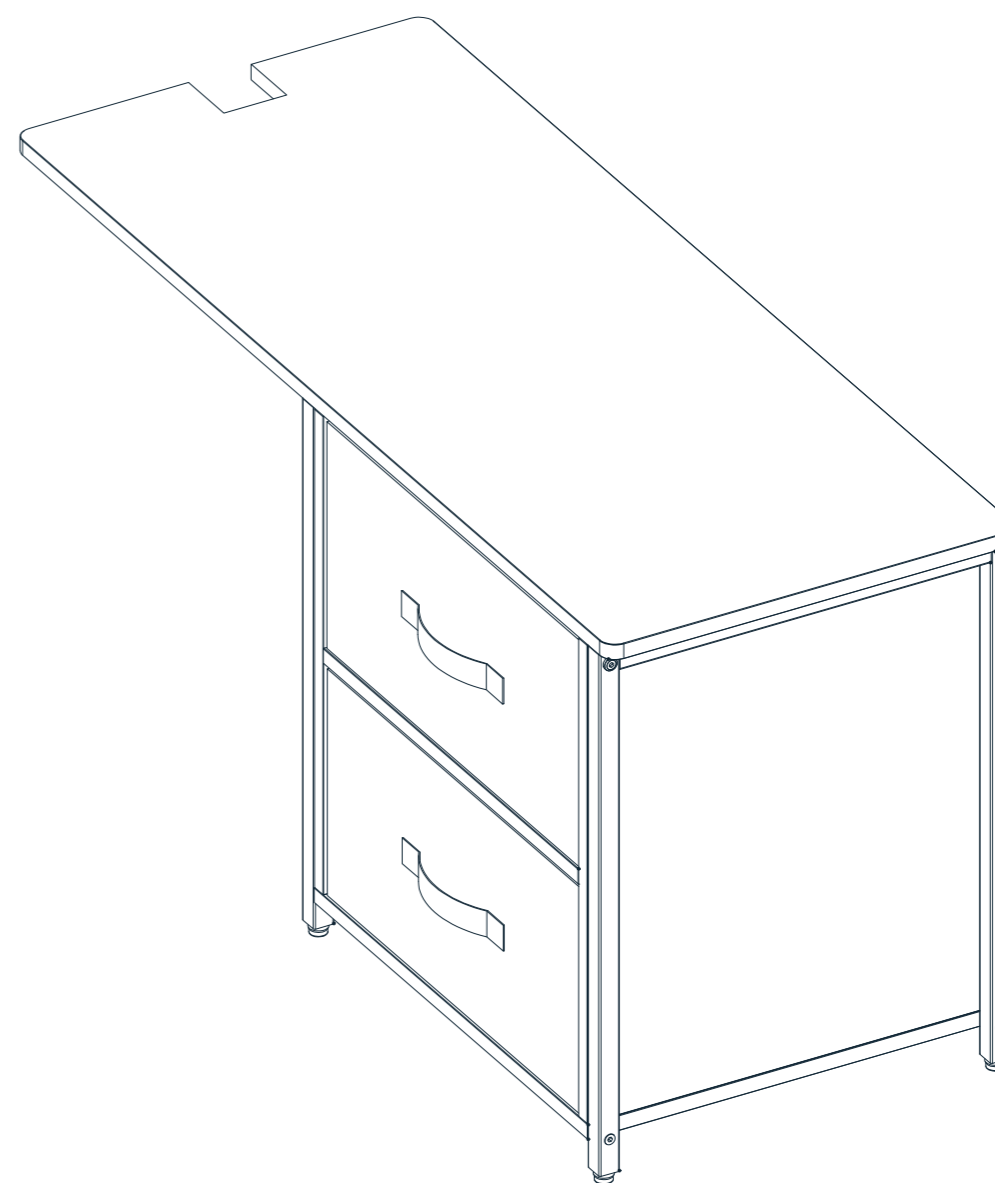

FL1W Side cabinet

ASSEMBLY INSTRUCTIONS

Website: www.flexispot.com
Tel: 1-855-585-5618
Address: 6475 Las Positas Rd. Livermore, CA 94551

Assembly Options

The side cabinet can be installed on the left or right side of the desk.
Please select an option and proceed with assembly.

Option A | On The Left

Option B | On The Right

Warning

Option A | On The Left

Option B | On The Right

Assemble the furniture on empty carton, carpet, or rug to prevent scratches or damage.

This furniture requires 2 people to assemble.